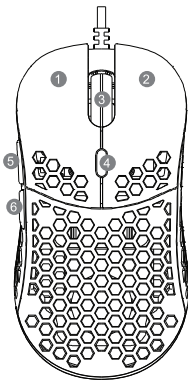

Mouse Functions

- ① LEFT-CLICK BUTTON
- ② RIGHT-CLICK BUTTON
- ③ SCROLL WHEEL / MIDDLE BUTTON
- ④ DPI BUTTON
- ⑤ FORWARD BUT TON
- ⑥ BACKWARD BUTTON
- ⑦ RGB SWITCH

LED Control Keys

- 1000 (Red)
- 2000 (Blue)
- 3000 (Green)
- 4000 (Purple)
- 6000 (Yellow)
- 10000 (Cyan)

Technical Specifications

Connection: USB (Wired)

Case Material: Plastic

Cable length: 1.8m

Supported Driver Systems: Windows 7 / Windows 8

Rating: DC USB 5V/100mA

Windows 10

Dimensions: 125.6(L)*64.5(W)*38.5(H)mm