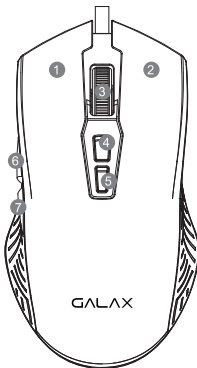

## Mouse Functions

- ① LEFT-CLICK BUTTON
- ② RIGHT-CLICK BUTTON
- ③ SCROLL WHEEL / MIDDLE BUTTON
- ④ DPI BUTTON
- ⑤ LED BUTTON
- ⑥ FORWARD BUTTON
- ⑦ BACKWARD BUTTON

## LED Control Keys

- 1200 (Yellow)
- 1600 (Blue)
- 2400 (Purple)
- 3200 (Green)
- 4800 (Red)
- 7200 (Cyan)